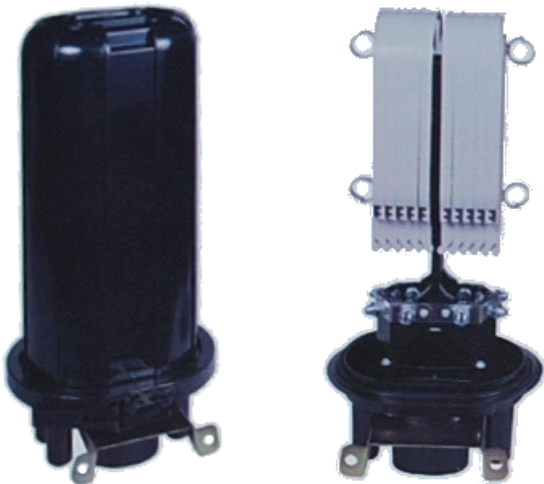

Model	Size (mm)	Cable Ports	Dia of cable (mm)	Capacity
FOOSC-D009	Φ455x220	6	Φ5~35	Bunchy: 240 Ribbon: 360
Remark: use bunchy 12 cores tray, No. FOST-003 use bunchy (12 cores)*2 tray, No. FOST-002