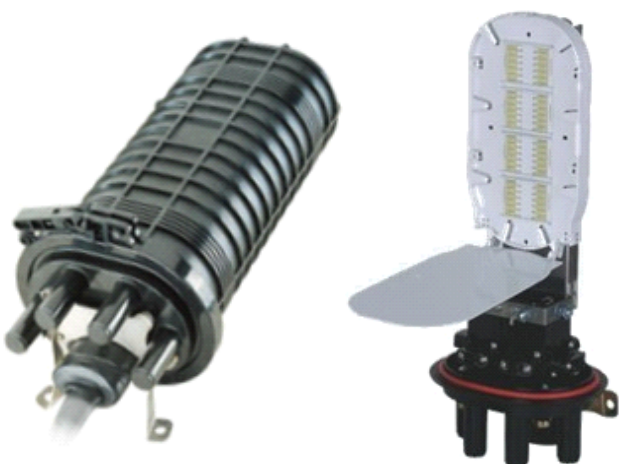

Fiber Optic Splice Closures

Model	Size (mm)	Cable Ports	Dia of cable (mm)	Capacity
FOOSC-D001	Φ288x178	4	Φ5~25	Bunchy: 48 Ribbon: 72
Remark: use 6 cores tray, No. FOST-001				

Model	Size (mm)	Cable Ports	Dia of cable (mm)	Capacity
FOOSC-D002	Φ435x190	5	Φ5~25	Bunchy: 96 Ribbon: 288
Remark: use bunchy 12 cores tray, No. FOST-003 use bunchy (12 cores)*2 tray, No. FOST-004				

Model	Size (mm)	Cable Ports	Dia of cable (mm)	Capacity
FOOSC-D003	Φ490x220	5	Φ5~35	Bunchy: 288 Ribbon: 432
Remark: use bunchy (12 cores)*2 tray, No. FOST-004 use bunchy 48 cores tray, No. FOST-007				

Model	Size (mm)	Cable Ports	Dia of cable (mm)	Capacity
FOOSC-D004	Φ540x205	5	Φ5~38	Bunchy: 96 Ribbon: 288
Remark: use bunchy 24 cores tray, No. FOST-005				

Model	Size (mm)	Cable Ports	Dia of cable (mm)	Capacity
FOOSC-D005	Φ460x205	5	Φ5~38	Bunchy: 96 Ribbon: 288
Remark: use bunchy 24 cores tray, No. FOST-006				